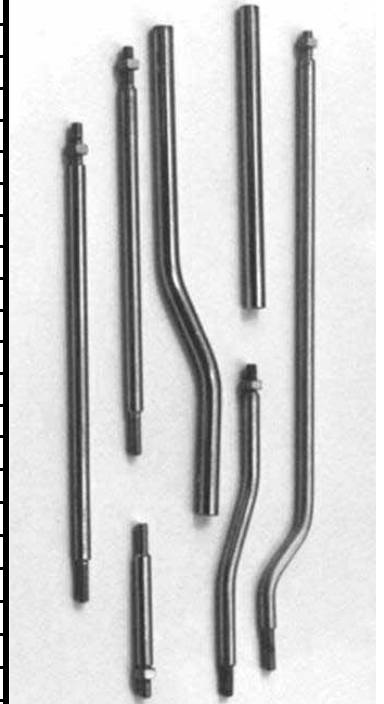

Precision Performance Motorcycle Parts

www.motorcycle-parts.com.au
Your Link to the Past, Present and Future

TAROZZI REARSET SPARES

PPMP Part No	Product Description	Retail Price each inc GST
Various	Rear Passenger & Spare folding footpegs only	\$71.50
T02-0040	Gear Spindle Pick-up 30mm centre fine spline	\$29.70
T02-0041	Gear Spindle Pick-up 22mm centre fine spline	\$29.70
T02-0042	Gear Spindle Pick-up 30mm centre coarse spline (Some Suzuki)	\$29.70
T02-0039	90° Connector from Gear Pick-up to Linkage Bar	\$13.20
T02-0033	Rose Joint	\$29.70
T02-0046	Yoke Piece Rearset	\$5.50
T02-0047	Yoke Piece Retaining Clip	\$5.50
T02-0024	Linkage Bar 42mm centres	\$13.20
T02-0026	Linkage Bar 52.5mm centres	\$13.20
T02-0025	Linkage Bar 80mm centres	\$14.30
T02-0092	Linkage Bar Crk 120/30 RH/RH	\$15.40
T02-0038	Linkage Bar Crk 125/20 RH/RH	\$14.30
T02-0063	Linkage Bar Crk 145/20 RH/RH	\$15.40
T02-0080	Linkage Bar Crk 155/30 RH/RH	\$15.40
T02-0089	Linkage Bar Crk 160/25 RH/RH	\$15.40
T02-0078	Linkage Bar Crk 165/10 RH/LH	\$15.40
T02-0037	Linkage Bar Crk 165/10 RH/RH	\$14.30
T02-0036	Linkage Bar Crk 165/20 RH/RH	\$14.30
T02-0085	Linkage Bar Crk 195/20 RH/LH	\$15.40
T02-0064	Linkage Bar Crk 225/30 RH/RH	\$15.40
T02-0124	Linkage Bar Crk 230/20 RH/LH	\$15.40
T02-0125	Linkage Bar Crk 230/20 RH/RH	\$15.40
T02-0142	Linkage Bar Crk 250/45 RH/RH	\$18.70
T02-0160	Linkage Bar Crk 325/25 RH/LH	\$18.70
T02-0091	Linkage Bar Str 70mm RH/RH	\$15.40
T02-0101	Linkage Bar Str 85mm RH/RH	\$15.40
T02-0143	Linkage Bar Str 95mm RH/RH	\$15.40
T02-0062	Linkage Bar Str 125mm RH/RH	\$15.40
T02-0061	Linkage Bar Str 135mm RH/RH	\$15.40
T02-0098	Linkage Bar Str 155mm RH/RH	\$15.40
T02-0035	Linkage Bar Str 170mm RH/RH	\$15.40
T02-0056	Linkage Bar Str 202mm RH/RH	\$15.40
T02-0065	Linkage Bar Str 205mm RH/LH	\$15.40
T02-0130	Linkage Bar Str 225mm RH/LH	\$15.40
T02-0127	Linkage Bar Str 235mm RH/LH	\$15.40
T02-0093	Linkage Bar Str 240mm RH/RH	\$15.40
T02-0095	Linkage Bar Str 250mm RH/LH	\$15.40
T02-0135	Linkage Bar Str 250mm RH/RH	\$15.40
T02-0106	Linkage Bar Str 270mm RH/RH	\$15.40
T02-0161	Linkage Bar Str 275mm RH/LH	\$15.40
T02-0068	Linkage Bar Str 295mm RH/RH	\$15.40
T02-0132	Linkage Bar Str 300mm RH/RH	\$15.40
T02-0144	Linkage Bar Str 320mm RH/RH	\$15.40
T02-0146	Linkage Bar Str 370mm RH/RH	\$15.40
T02-0145	Linkage Bar Str 385mm RH/RH	\$15.40
T02-0122	Linkage Tube Crk 245/15 RH/RH	\$15.40
T02-0107	Linkage Tube Str 155mm RH/RH	\$15.40
T02-0066	Replacement Rubber for Footpegs/Rearsets	\$9.90
T02-0067	Replacement Rubber for Brake/Gear Lever	\$5.50
T02-0016	Replacement gear/brake lever Black	\$41.25
T02-0016/1	Replacement gear/brake lever Alloy	\$41.25