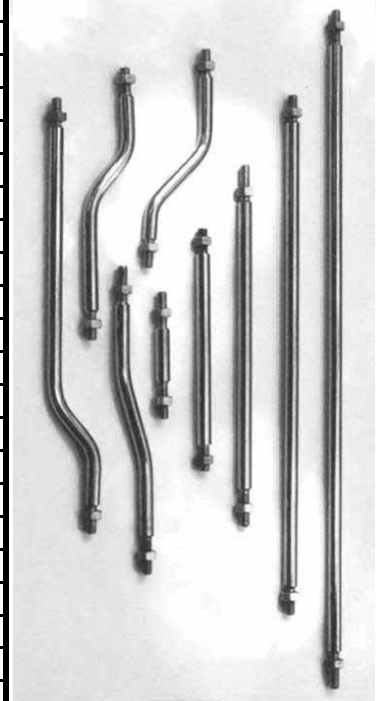

Precision Performance Motorcycle Parts

www.motorcycle-parts.com.au
Your Link to the Past, Present and Future

TAROZZI REARSET SPARES

PPMP Part No	Product Description	Retail Price each inc GST
Various	Rear Passenger & Spare folding footpegs only	\$71.50
T02-0040	Gear Spindle Pick-up 30mm centre fine spline	\$29.70
T02-0041	Gear Spindle Pick-up 22mm centre fine spline	\$29.70
T02-0042	Gear Spindle Pick-up 30mm centre coarse spline (Some Suzuki)	\$29.70
T02-0039	90° Connector from Gear Pick-up to Linkage Bar	\$13.20
T02-0033	Rose Joint	\$29.70
T02-0046	Yoke Piece Rearset	\$5.50
T02-0047	Yoke Piece Retaining Clip	\$5.50
T02-0024	Linkage Bar 42mm centres	\$13.20
T02-0026	Linkage Bar 52.5mm centres	\$13.20
T02-0025	Linkage Bar 80mm centres	\$14.30
T02-0092	Linkage Bar Crk 120/30 RH/RH	\$15.40
T02-0038	Linkage Bar Crk 125/20 RH/RH	\$14.30
T02-0063	Linkage Bar Crk 145/20 RH/RH	\$15.40
T02-0080	Linkage Bar Crk 155/30 RH/RH	\$15.40
T02-0089	Linkage Bar Crk 160/25 RH/RH	\$15.40
T02-0078	Linkage Bar Crk 165/10 RH/LH	\$15.40
T02-0037	Linkage Bar Crk 165/10 RH/RH	\$14.30
T02-0036	Linkage Bar Crk 165/20 RH/RH	\$14.30
T02-0085	Linkage Bar Crk 195/20 RH/LH	\$15.40
T02-0064	Linkage Bar Crk 225/30 RH/RH	\$15.40
T02-0124	Linkage Bar Crk 230/20 RH/LH	\$15.40
T02-0125	Linkage Bar Crk 230/20 RH/RH	\$15.40
T02-0142	Linkage Bar Crk 250/45 RH/RH	\$18.70
T02-0160	Linkage Bar Crk 325/25 RH/LH	\$18.70
T02-0091	Linkage Bar Str 70mm RH/RH	\$15.40
T02-0101	Linkage Bar Str 85mm RH/RH	\$15.40
T02-0143	Linkage Bar Str 95mm RH/RH	\$15.40
T02-0062	Linkage Bar Str 125mm RH/RH	\$15.40
T02-0061	Linkage Bar Str 135mm RH/RH	\$15.40
T02-0098	Linkage Bar Str 155mm RH/RH	\$15.40
T02-0035	Linkage Bar Str 170mm RH/RH	\$15.40
T02-0056	Linkage Bar Str 202mm RH/RH	\$15.40
T02-0065	Linkage Bar Str 205mm RH/LH	\$15.40
T02-0130	Linkage Bar Str 225mm RH/LH	\$15.40
T02-0127	Linkage Bar Str 235mm RH/LH	\$15.40
T02-0093	Linkage Bar Str 240mm RH/RH	\$15.40
T02-0095	Linkage Bar Str 250mm RH/LH	\$15.40
T02-0135	Linkage Bar Str 250mm RH/RH	\$15.40
T02-0106	Linkage Bar Str 270mm RH/RH	\$15.40
T02-0161	Linkage Bar Str 275mm RH/LH	\$15.40
T02-0068	Linkage Bar Str 295mm RH/RH	\$15.40
T02-0132	Linkage Bar Str 300mm RH/RH	\$15.40
T02-0144	Linkage Bar Str 320mm RH/RH	\$15.40
T02-0146	Linkage Bar Str 370mm RH/RH	\$15.40
T02-0145	Linkage Bar Str 385mm RH/RH	\$15.40
T02-0122	Linkage Tube Crk 245/15 RH/RH	\$15.40
T02-0107	Linkage Tube Str 155mm RH/RH	\$15.40
T02-0066	Replacement Rubber for Footpegs/Rearsets	\$9.90
T02-0067	Replacement Rubber for Brake/Gear Lever	\$5.50
T02-0016	Replacement gear/brake lever Black	\$41.25
T02-0016/1	Replacement gear/brake lever Alloy	\$41.25